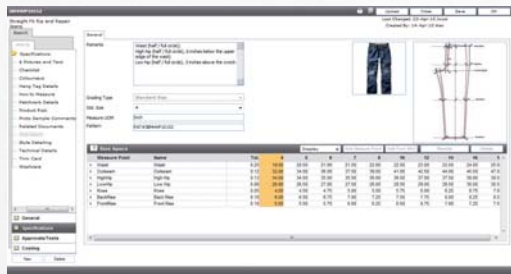

Whether you are a fashion brand, a retailer or a manufacturer, you will find everything you need to meet this challenge in our SOURCE PLM solution. This latest Product Lifecycle Management product brings you the next generation of web based PDM/PLM; focusing on line-planning, product data management, workflow tools and collaborative solutions.

The state-of-the-art architecture provides a familiar Windows-like interface over the Web. Typical implementations are cost efficient and swift; with an emphasis on mapping the applications to existing systems using XML tools, as well as configuring the business processes, models and forms to meet your specific requirements.

Features

- Use the power of this fully web-based application to cover your complete process
- Share style catalogues, product development specifications, approvals and costing
- Manage orders and shipments
- Track each step of your design, sampling and production processes
- Collaborate over the web with your vendors and customers
- Seamlessly integrate with retail planning and Visual Merchandising tools like Mockshop, Sampleroom, ShopShape and Styleshoots
- Interface directly with your existing systems