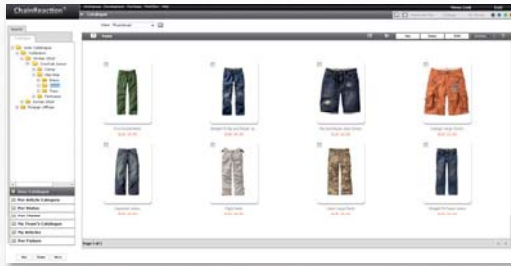

ChainReaction SOURCE

PLM for Fashion

ChainReaction SOURCE

PLM for Fashion

While fashion and trends are changing faster than ever, globalization and outsourcing are key success factors. Your ultimate challenge is shortening the time to market, from design to store.

Whether you are a fashion brand, a retailer or a manufacturer, you will find everything you need to meet this challenge in our SOURCE PLM solution. This latest Product Lifecycle Management product brings you the next generation of web based PDM/PLM; focusing on line-planning, product data management, workflow tools and collaborative solutions.

The state-of-the-art architecture provides a familiar Windows-like interface over the Web. Typical implementations are cost efficient and swift; with an emphasis on mapping the applications to existing systems using XML tools, as well as configuring the business processes, models and forms to meet your specific requirements.

Features

- Use the power of this fully web-based application to cover your complete process
- Share style catalogues, product development specifications, approvals and costing
- Manage orders and shipments
- Track each step of your design, sampling and production processes
- Collaborate over the web with your vendors and customers
- Seamlessly integrate with retail planning and Visual Merchandising tools like Mockshop, Sampleroom, ShopShape and Styleshoots
- Interface directly with your existing systems